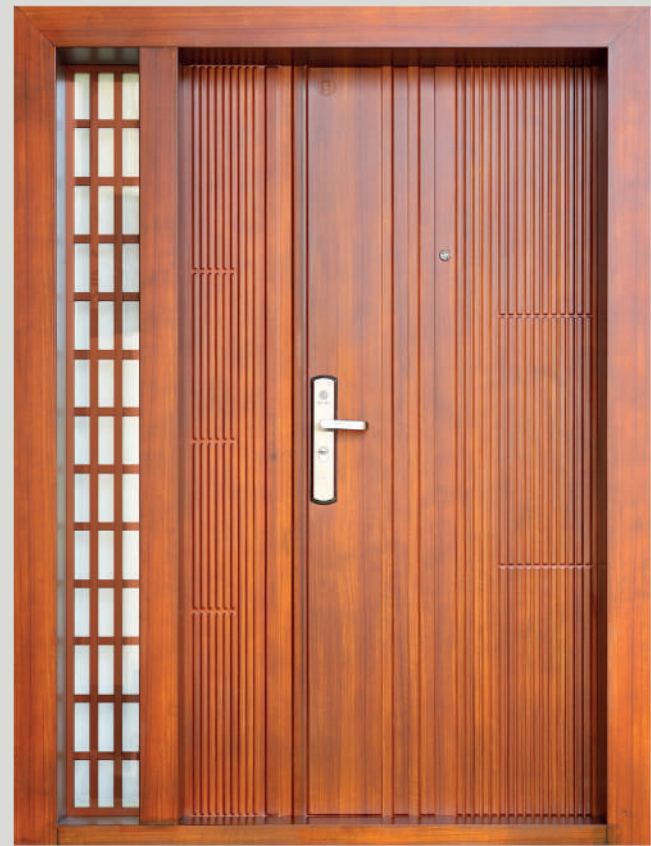

**Fortify Your
Entrance with
Steel Door.**

SD 21

SIZE : 1200 MS

SD 300

SIZE : 1500

SD 23

SIZE : 1200 MOBH

SD 24

SIZE : 1200 MOBH

SD 40

SIZE : 1200 MOBH

SD 41

SIZE : 1200 MSFH

SD 23 1200 MSFH

Built Tough for
**Ultimate Home
Protection**

SD 41